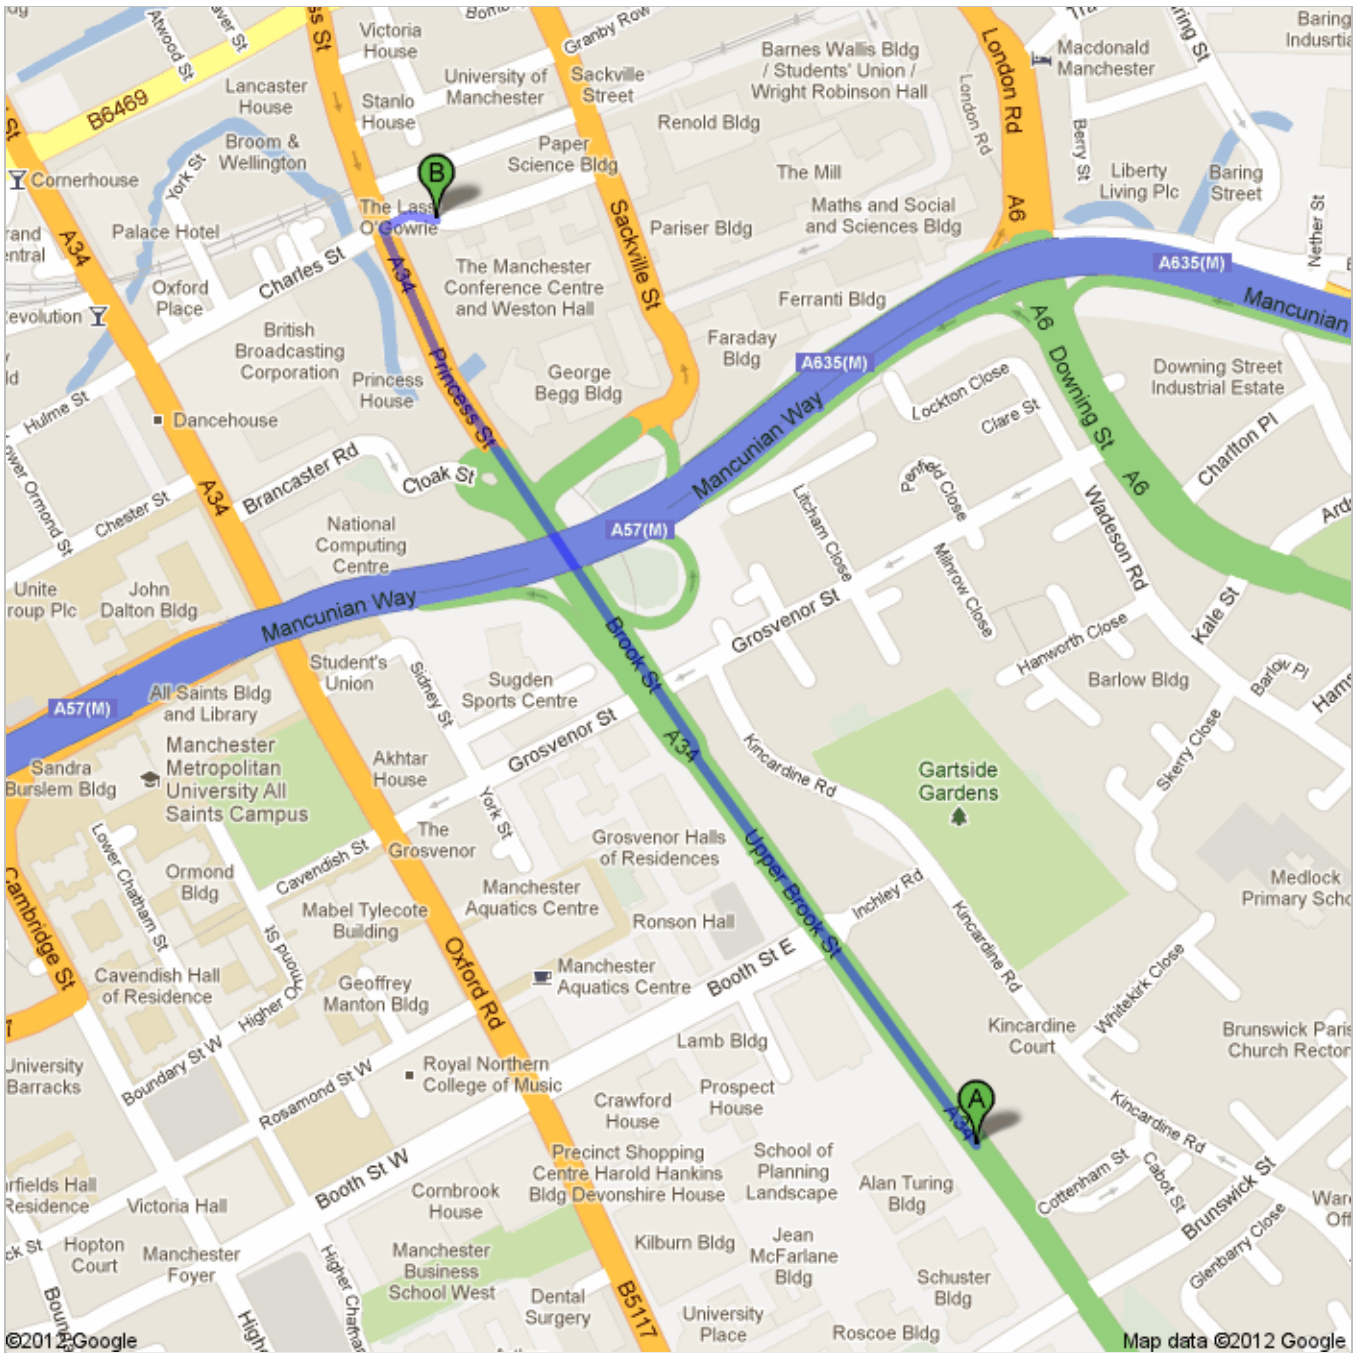

### Directions to Hotel Ibis Manchester

Charles Street, Princess Street M1 7DG, United Kingdom

0.5 mi – about 11 mins

**Walking directions are in beta.**

Use caution – This route may be missing sidewalks or pedestrian paths.

 **Upper Brook St/A34**

- 
1. Head **northwest** on **Upper Brook St/A34** toward **Booth St E**  
About 4 mins go 0.2 mi  
total 0.2 mi
  -  2. Slight right to stay on **Upper Brook St/A34**  
Continue to follow A34  
About 6 mins go 0.3 mi  
total 0.5 mi
  -  3. Turn right onto **Charles St**  
Destination will be on the right go 141 ft  
total 0.5 mi

 **Hotel Ibis Manchester**  
Charles Street, Princess Street M1 7DG, United Kingdom

---

These directions are for planning purposes only. You may find that construction projects, traffic, weather, or other events may cause conditions to differ from the map results, and you should plan your route accordingly. You must obey all signs or notices regarding your route.

Map data ©2012 Google

Directions weren't right? Please find your route on [maps.google.co.uk](https://maps.google.co.uk) and click "Report a problem" at the bottom left.